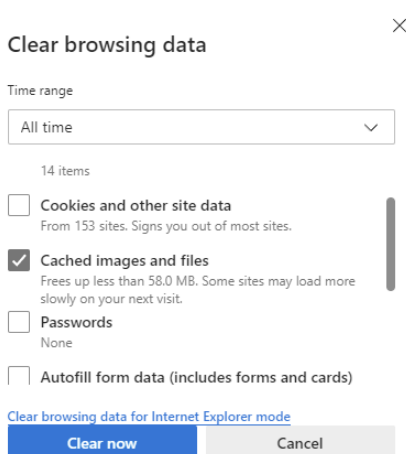

## Use of program website with Microsoft Edge

Choose "Privacy, search, and services" on the left, then scroll down to "Clear browsing data":

Click on "Choose what to clear", and make sure that "All time" is chosen for "Time range" and that only "Cached images and files" is checked below that. Click on "Clear now".