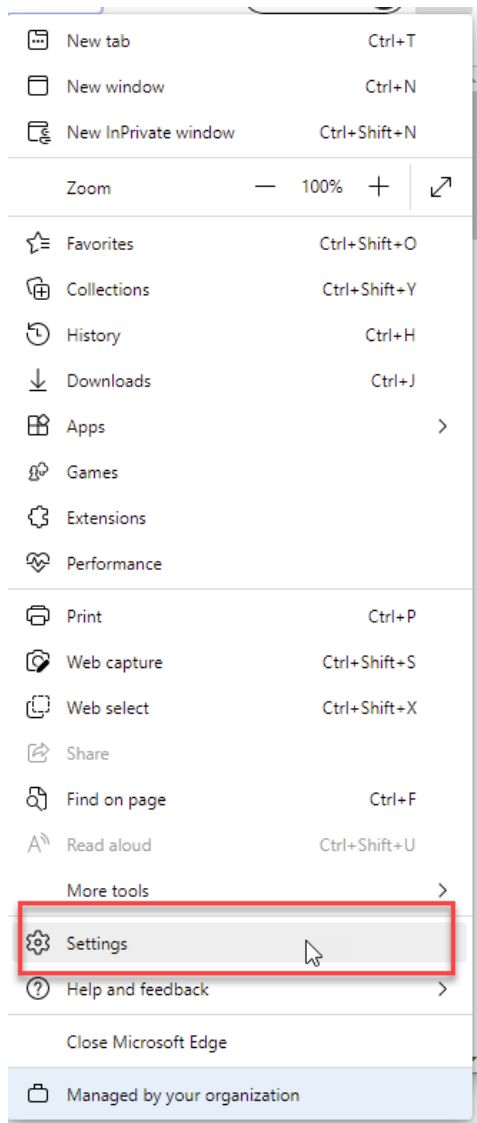

General

No. 020
July 15, 2022

Use of program website with Microsoft Edge

Choose "Settings" from the menu:

Archived copies of all previously distributed e-Notifications can be obtained from the PennDOT LRFD and Engineering Programs website at <https://penndot.engrprograms.com/home> and clicking on "e-Notification" and then "Mailing List Archives."