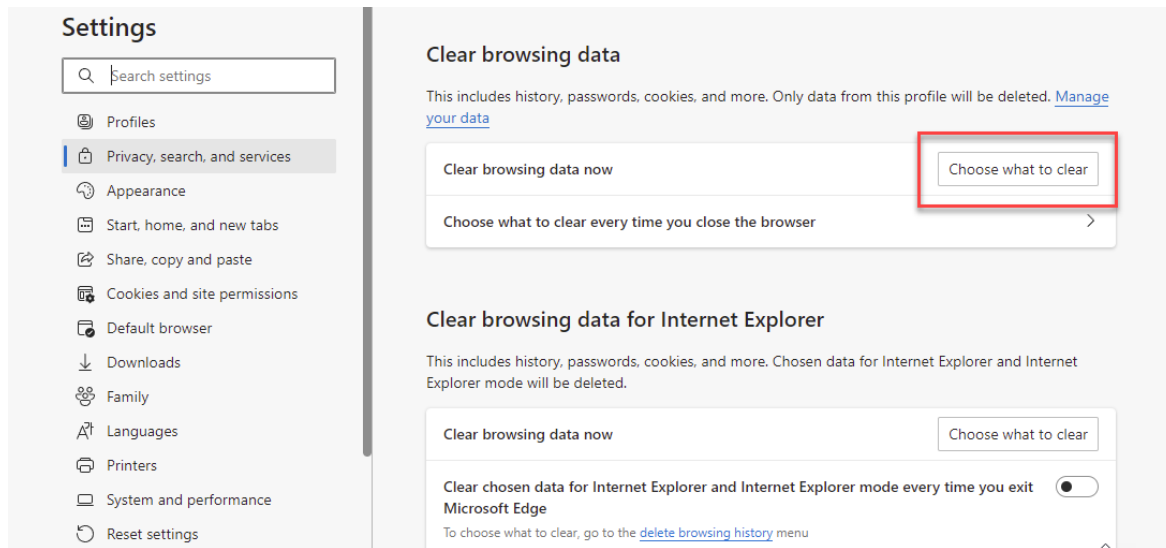

General

No. 020
July 15, 2022

Use of program website with Microsoft Edge

Choose "Privacy, search, and services" on the left, then scroll down to "Clear browsing data":

Click on "Choose what to clear", and make sure that "All time" is chosen for "Time range" and that only "Cached images and files" is checked below that. Click on "Clear now".